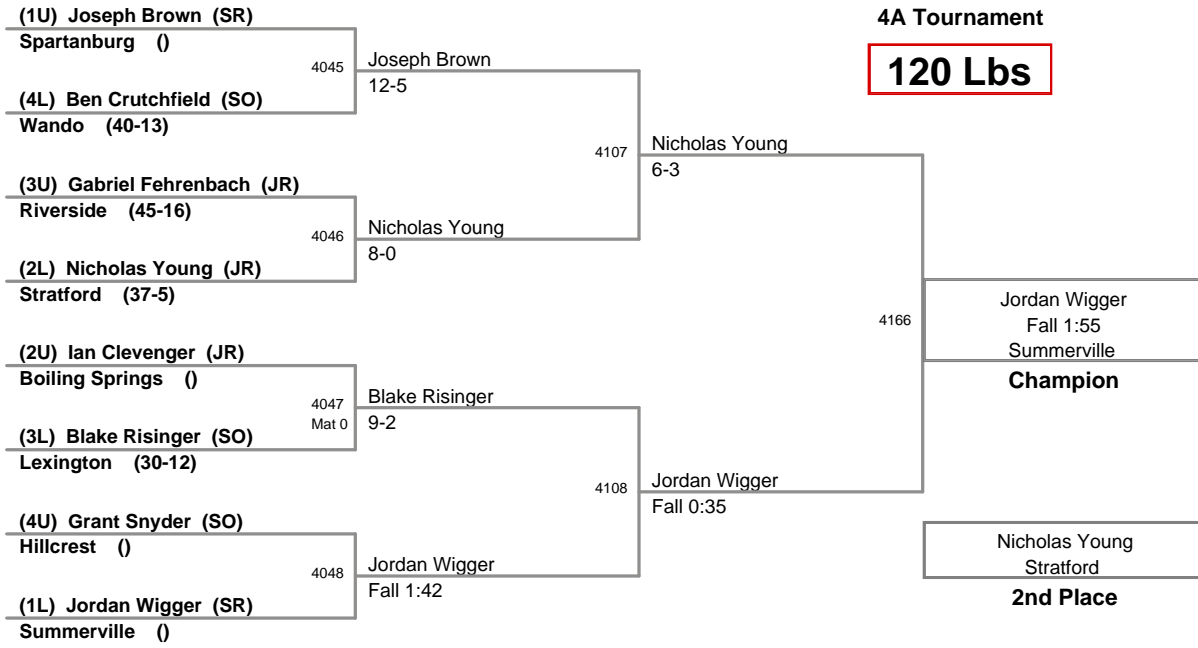

2012 SCHSL State
4A Tournament

120 Lbs