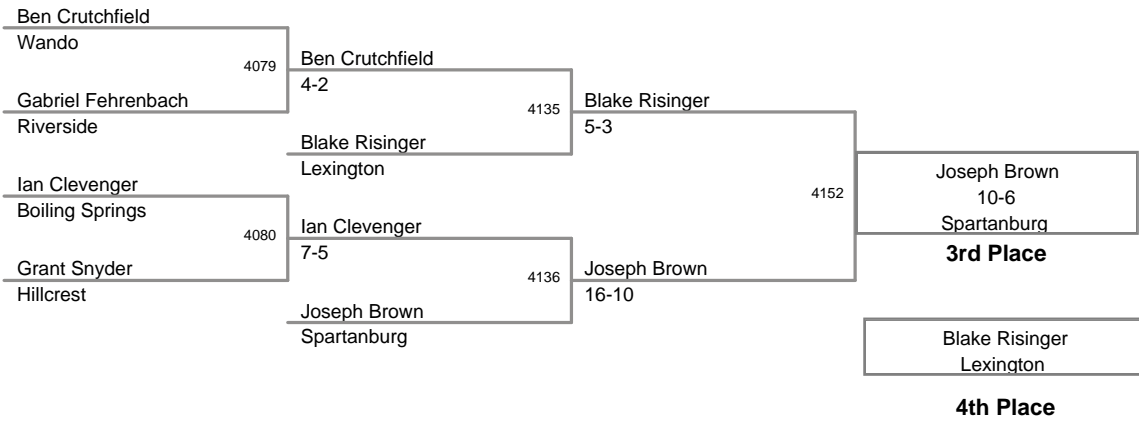

2012 SCHSL State
4A Tournament

120 Lbs