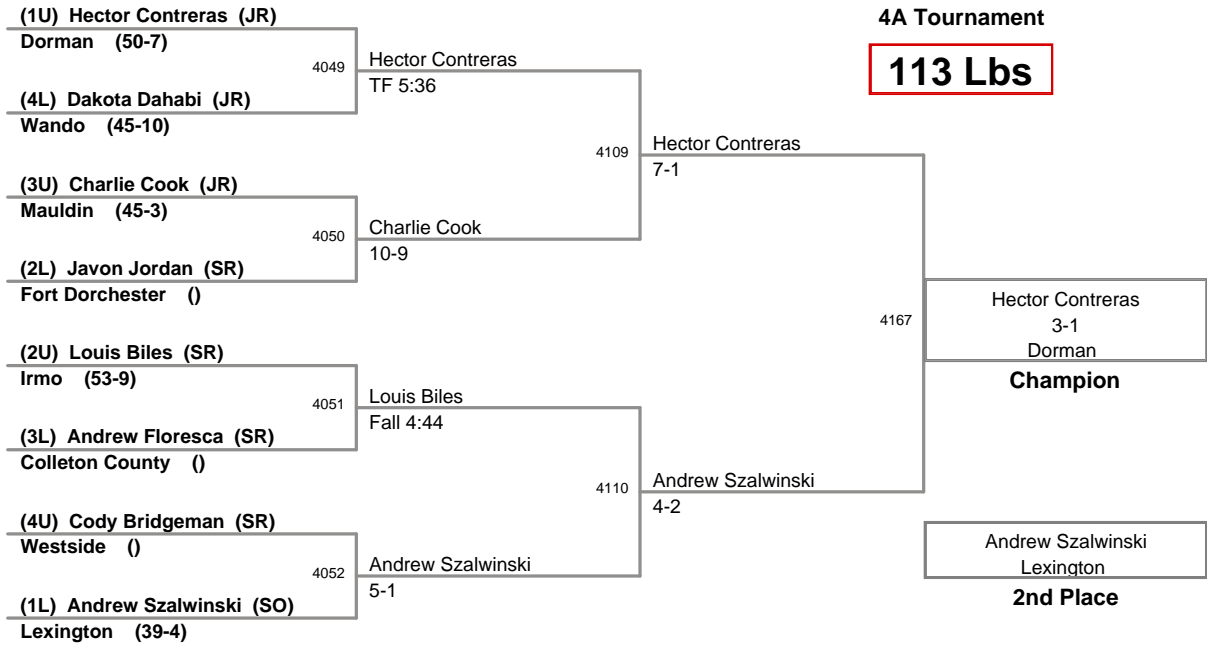

MOW - 119 lb. Champion - Jordan Wigger - Summerville  
 Became the 3rd ever 4A 4-Time State Champion in SC

2012 SCHSL State  
4A Tournament

**106 Lbs**

2012 SCHSL State  
4A Tournament

**113 Lbs**

2012 SCHSL State  
4A Tournament