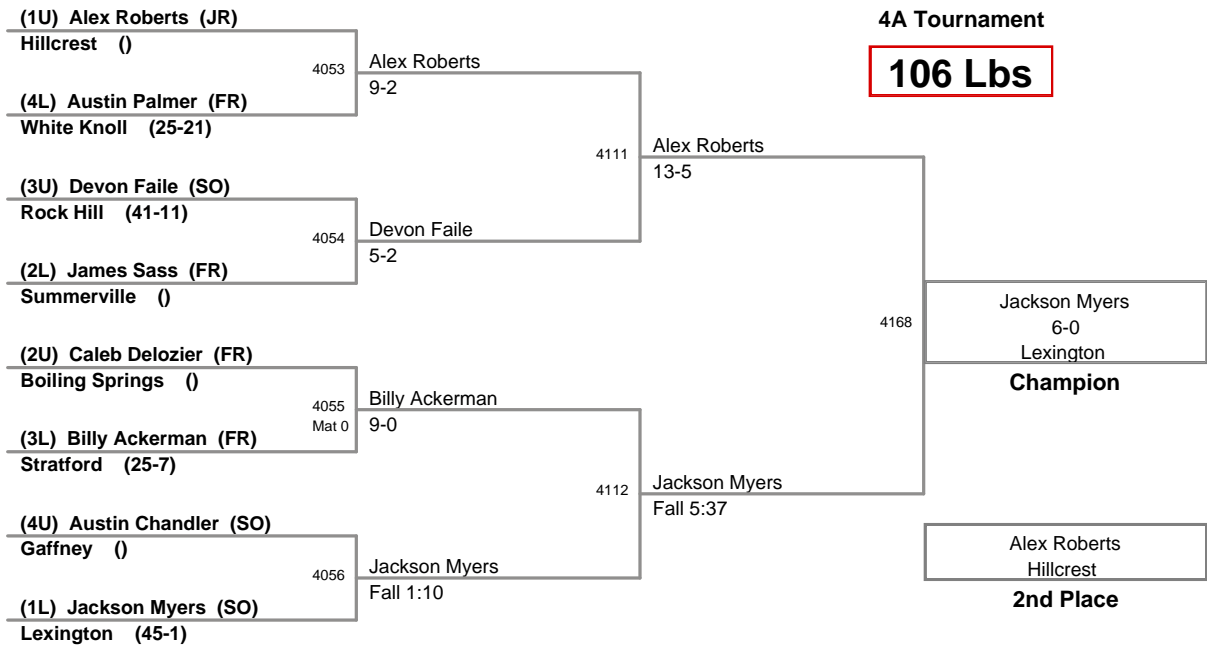

Plc	Points	Team	CH	CONS
1	85	Lexington	-	-
2	66	Rock Hill	-	-
3	64.5	Dorman	-	-
4	58	Summerville	-	-
5	53.5	Hillcrest	-	-
6	52	Beaufort	-	-
7	50	White Knoll	-	-
8	49	Fort Dorchester	-	-
9	48	Irmo	-	-
10	36	Stratford	-	-
11	35.5	Lugoff-Elgin	-	-
12	35	Wando	-	-
13	33.5	Riverside	-	-
14	26	Spartanburg	-	-
14	26	Wren	-	-
16	24	TL Hanna	-	-
17	22	Westside	-	-
18	18	Ashley Ridge	-	-
19	15	Goose Creek	-	-
20	12	Conway	-	-
21	10.5	Gaffney	-	-
22	3	Dutch Fork	-	-
22	3	Greenwood	-	-
22	3	Northwestern	-	-
22	3	Sumter	-	-
26	2	Byrnes	-	-
26	2	Mauldin	-	-
28	1	Boiling Springs	-	-
28	1	Laurens	-	-
30	0	Carolina Forest	-	-
30	0	Clover	-	-
30	0	Colleton County	-	-
30	0	Richland Northeast	-	-
30	0	West Ashley	-	-
30	0	Woodmont	-	-

MOW - 119 lb. Champion - Jordan Wigger - Summerville  
 Became the 3rd ever 4A 4-Time State Champion in SC

2012 SCHSL State  
4A Tournament

**106 Lbs**

2012 SCHSL State  
4A Tournament

**113 Lbs**

2012 SCHSL State  
4A Tournament