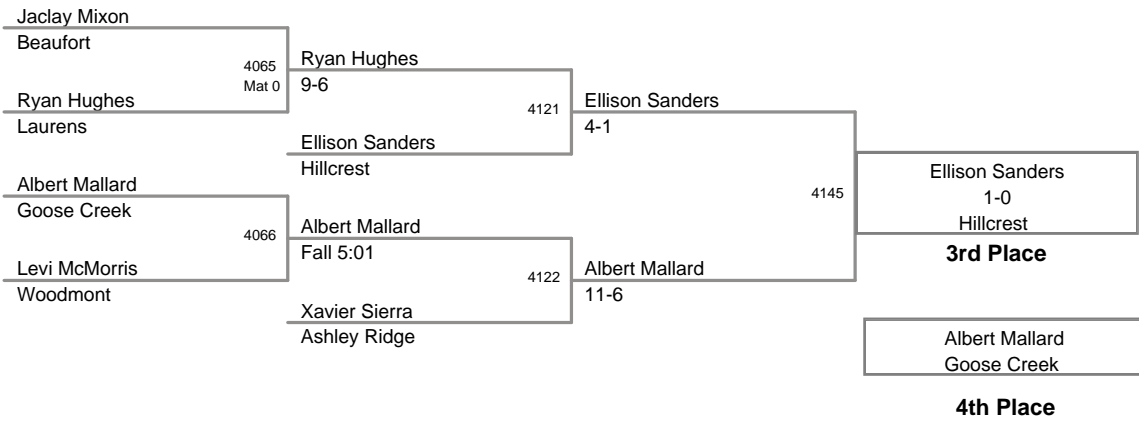

**145 Lbs**

2012 SCHSL State  
4A Tournament

**152 Lbs**

2012 SCHSL State  
4A Tournament

**160 Lbs**

2012 SCHSL State  
4A Tournament

**170 Lbs**

2012 SCHSL State  
4A Tournament