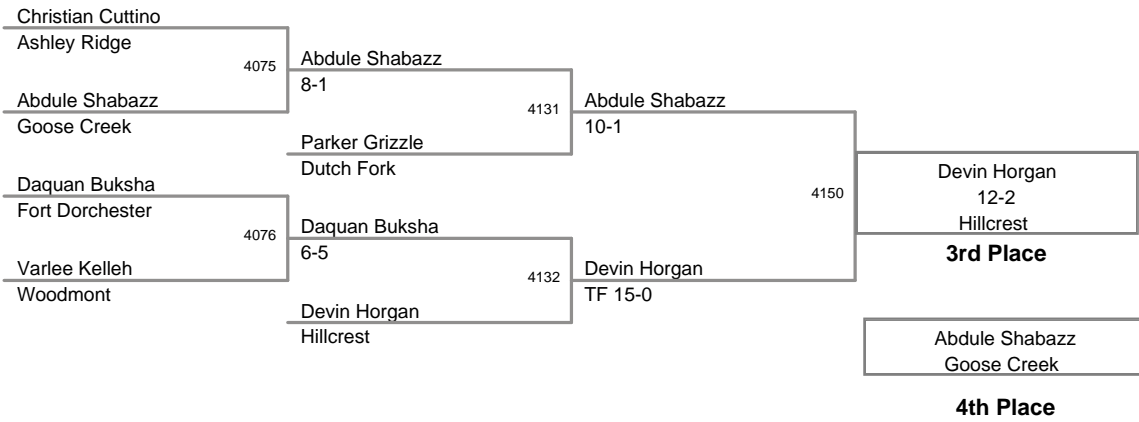

MOW - 119 lb. Champion - Jordan Wigger - Summerville  
 Became the 3rd ever 4A 4-Time State Champion in SC

2012 SCHSL State  
4A Tournament

**106 Lbs**

2012 SCHSL State  
4A Tournament

**113 Lbs**

2012 SCHSL State  
4A Tournament

**120 Lbs**

2012 SCHSL State  
4A Tournament

**126 Lbs**

2012 SCHSL State  
4A Tournament

**132 Lbs**

2012 SCHSL State  
4A Tournament

**138 Lbs**

2012 SCHSL State  
4A Tournament