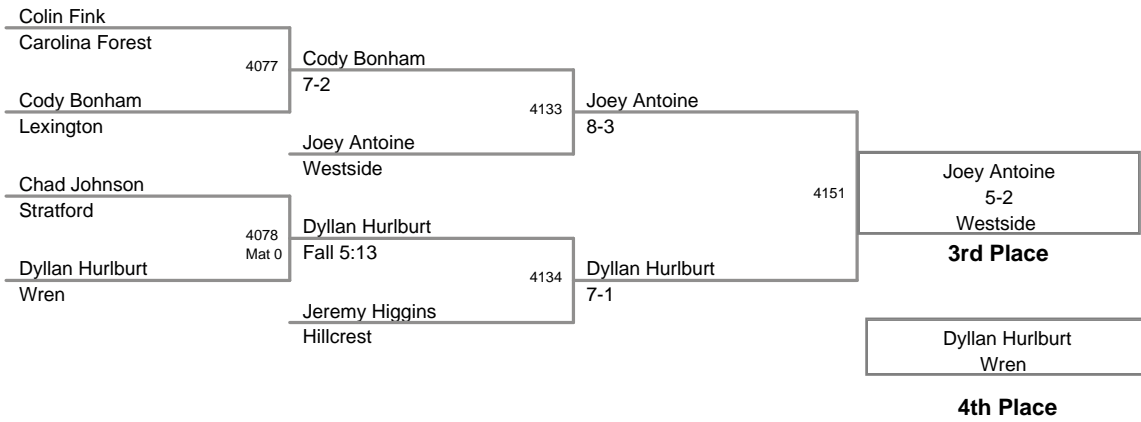

2012 SCHSL State
4A Tournament

126 Lbs