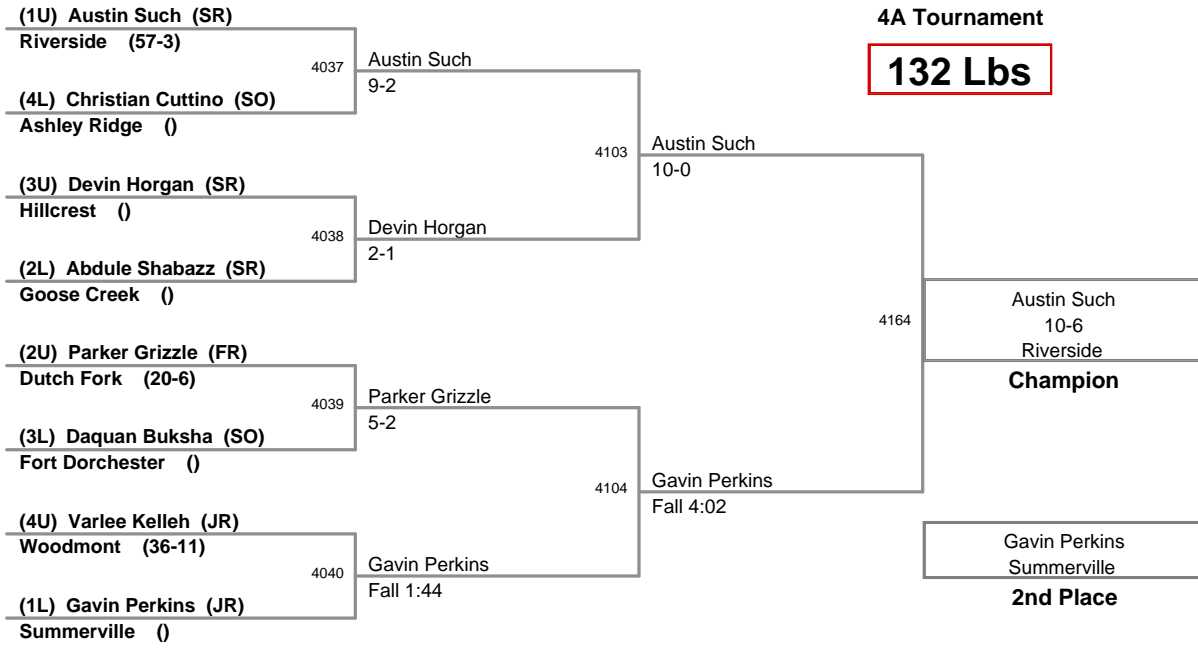

**120 Lbs**

2012 SCHSL State  
4A Tournament

**126 Lbs**

2012 SCHSL State  
4A Tournament

**132 Lbs**

2012 SCHSL State  
4A Tournament

**138 Lbs**

2012 SCHSL State  
4A Tournament