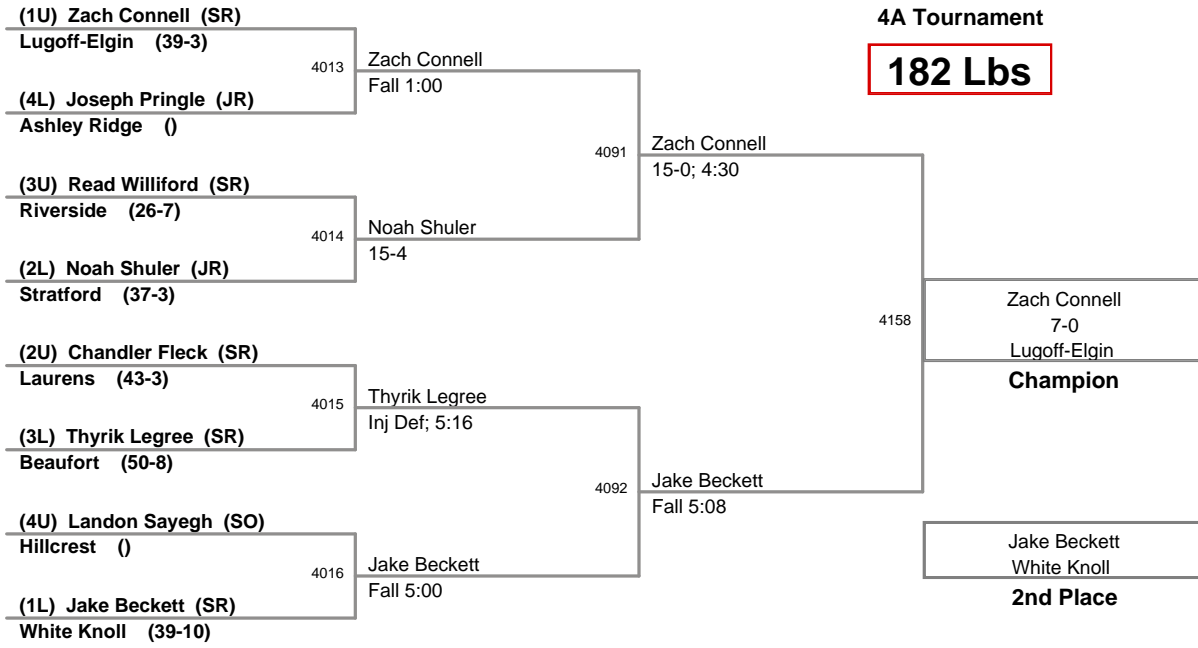

2012 SCHSL State
4A Tournament

182 Lbs