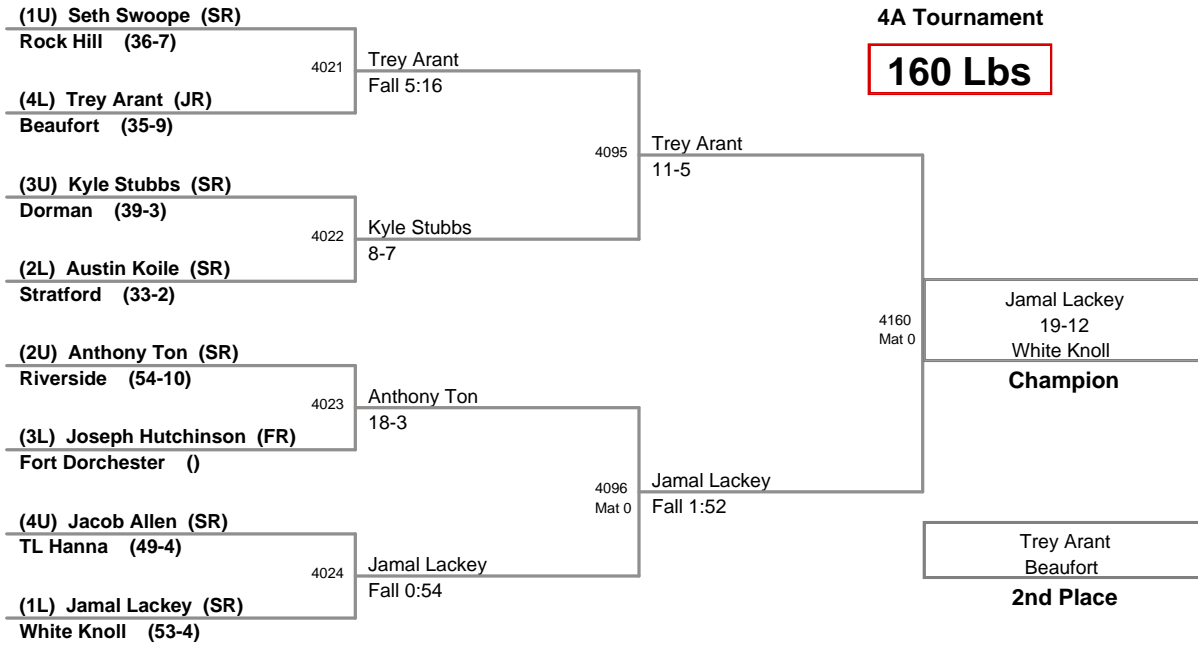

**145 Lbs**

2012 SCHSL State  
4A Tournament

**152 Lbs**

2012 SCHSL State  
4A Tournament

**160 Lbs**

2012 SCHSL State  
4A Tournament

**170 Lbs**

2012 SCHSL State  
4A Tournament