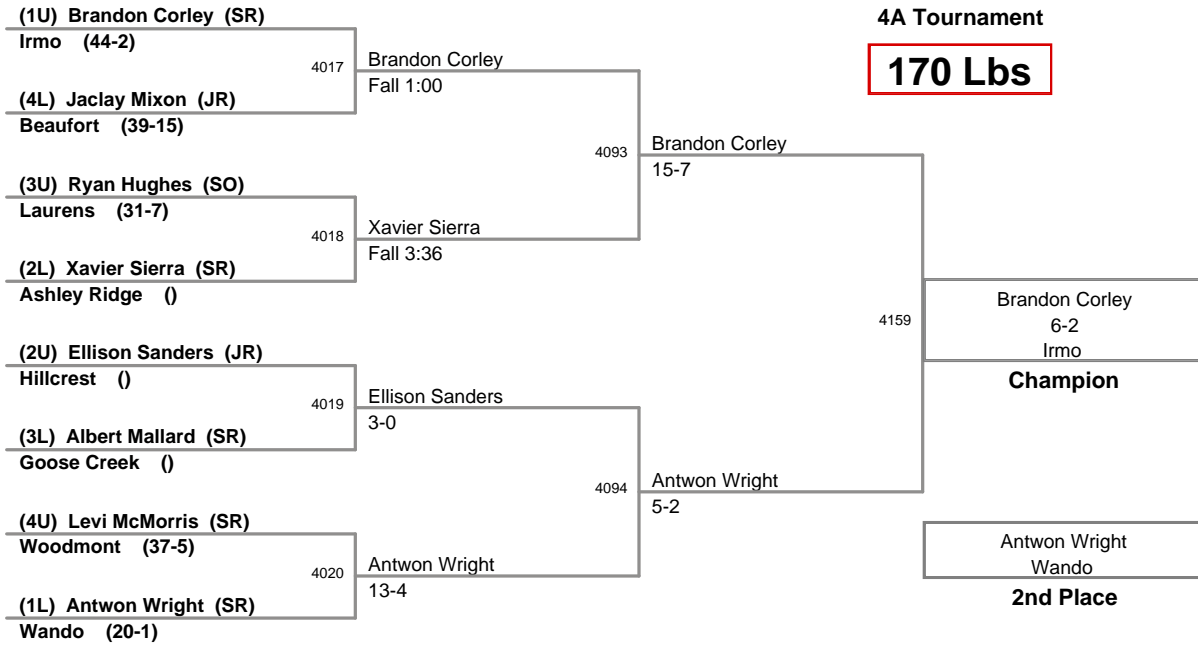

**145 Lbs**

2012 SCHSL State  
4A Tournament

**152 Lbs**

2012 SCHSL State  
4A Tournament

**160 Lbs**

2012 SCHSL State  
4A Tournament

**170 Lbs**

2012 SCHSL State  
4A Tournament