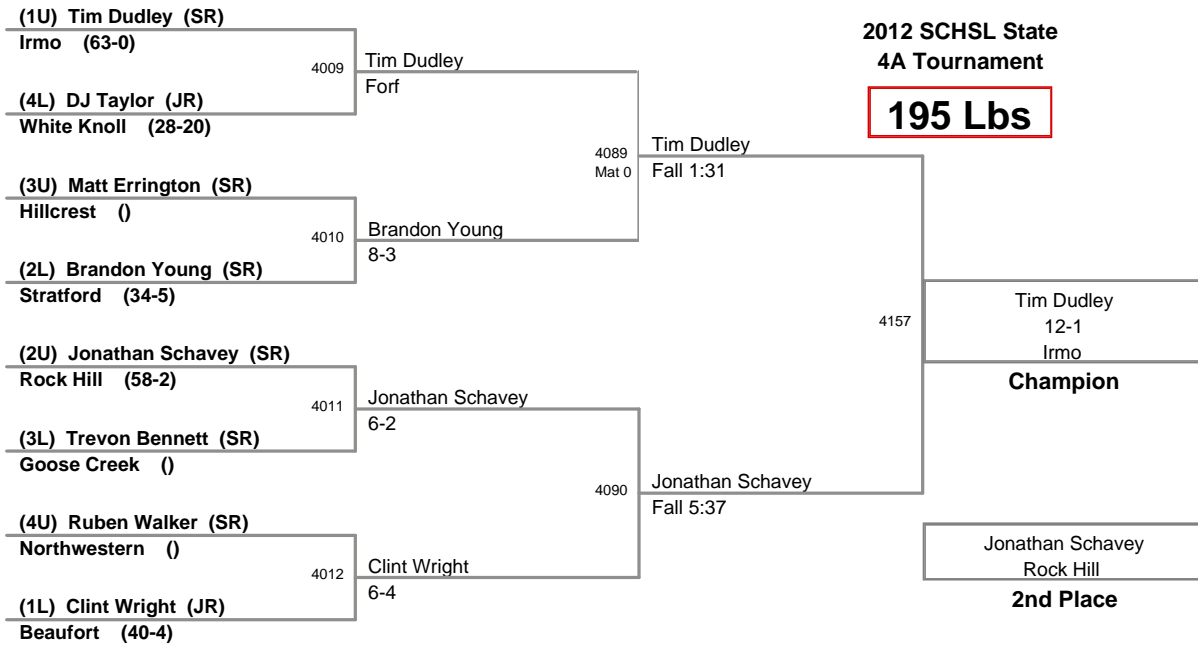

2012 SCHSL State
4A Tournament

195 Lbs