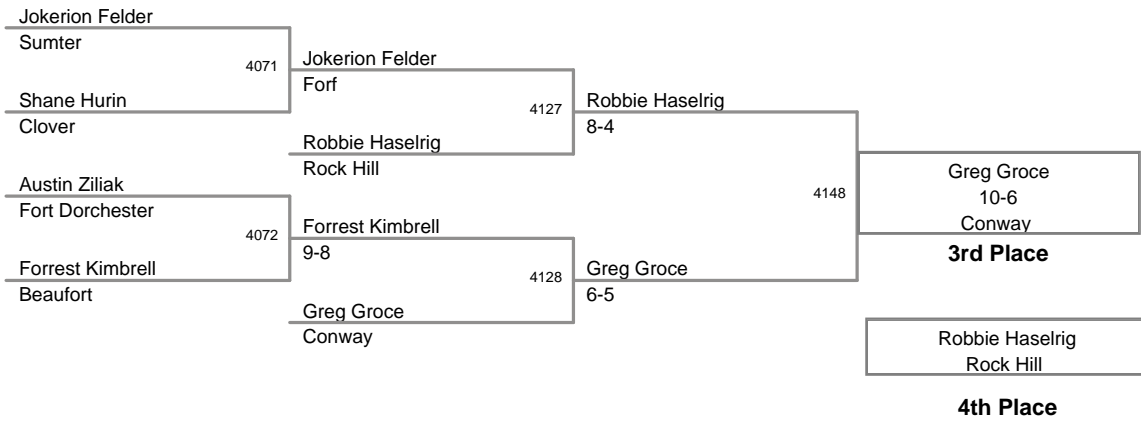

2012 SCHSL State
4A Tournament

145 Lbs