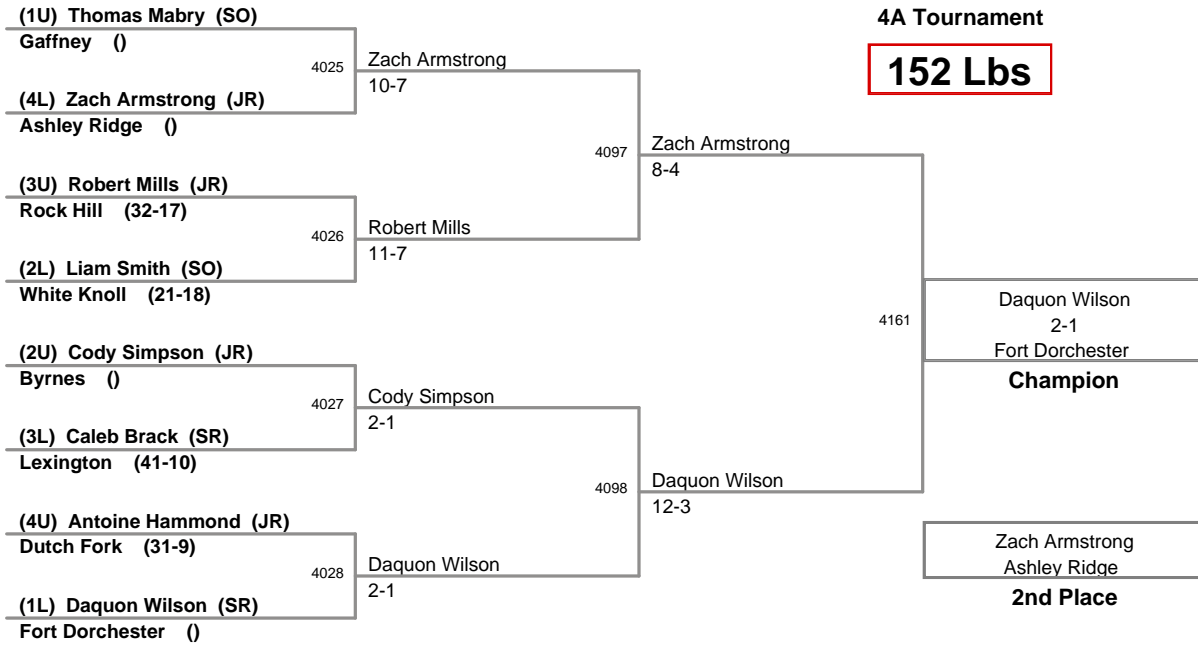

2012 SCHSL State
4A Tournament

152 Lbs