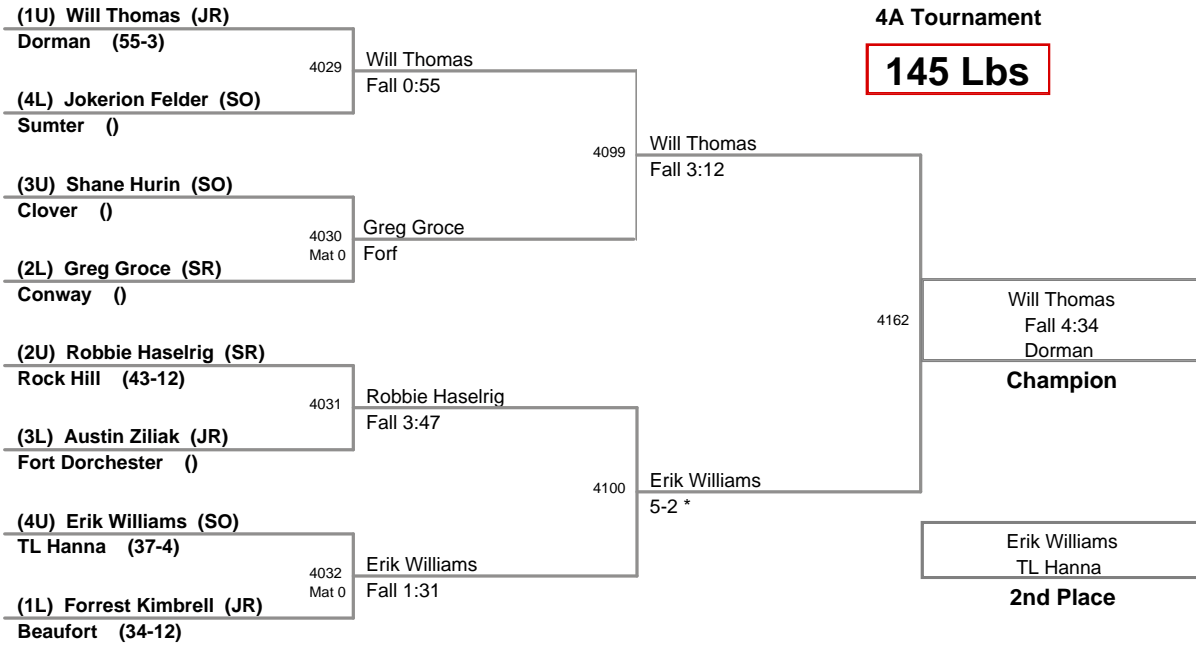

2012 SCHSL State
4A Tournament

145 Lbs