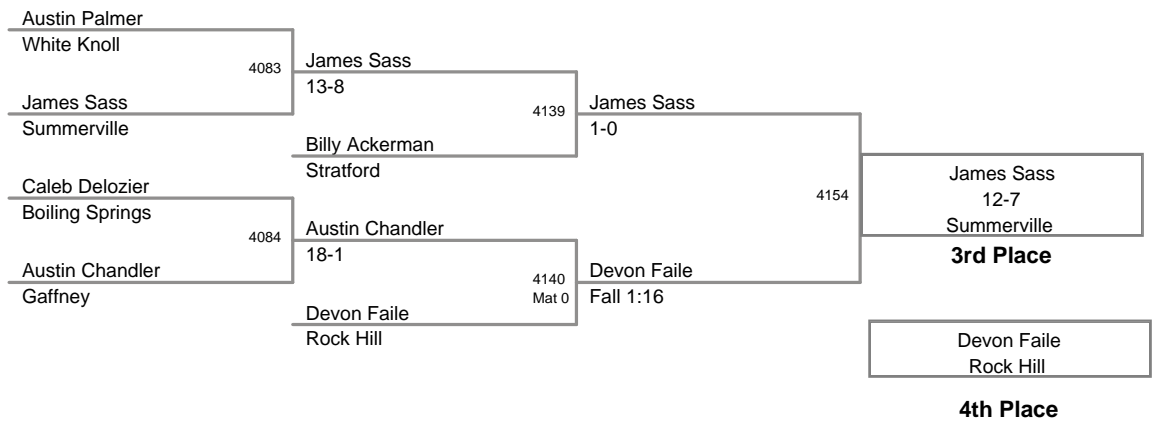

Plc	Points	Team	CH	CONS
1	85	Lexington	-	-
2	66	Rock Hill	-	-
3	64.5	Dorman	-	-
4	58	Summerville	-	-
5	53.5	Hillcrest	-	-
6	52	Beaufort	-	-
7	50	White Knoll	-	-
8	49	Fort Dorchester	-	-
9	48	Irmo	-	-
10	36	Stratford	-	-
11	35.5	Lugoff-Elgin	-	-
12	35	Wando	-	-
13	33.5	Riverside	-	-
14	26	Spartanburg	-	-
14	26	Wren	-	-
16	24	TL Hanna	-	-
17	22	Westside	-	-
18	18	Ashley Ridge	-	-
19	15	Goose Creek	-	-
20	12	Conway	-	-
21	10.5	Gaffney	-	-
22	3	Dutch Fork	-	-
22	3	Greenwood	-	-
22	3	Northwestern	-	-
22	3	Sumter	-	-
26	2	Byrnes	-	-
26	2	Mauldin	-	-
28	1	Boiling Springs	-	-
28	1	Laurens	-	-
30	0	Carolina Forest	-	-
30	0	Clover	-	-
30	0	Colleton County	-	-
30	0	Richland Northeast	-	-
30	0	West Ashley	-	-
30	0	Woodmont	-	-

MOW - 119 lb. Champion - Jordan Wigger - Summerville  
 Became the 3rd ever 4A 4-Time State Champion in SC

2012 SCHSL State  
4A Tournament

**106 Lbs**

2012 SCHSL State  
4A Tournament

**113 Lbs**

2012 SCHSL State  
4A Tournament