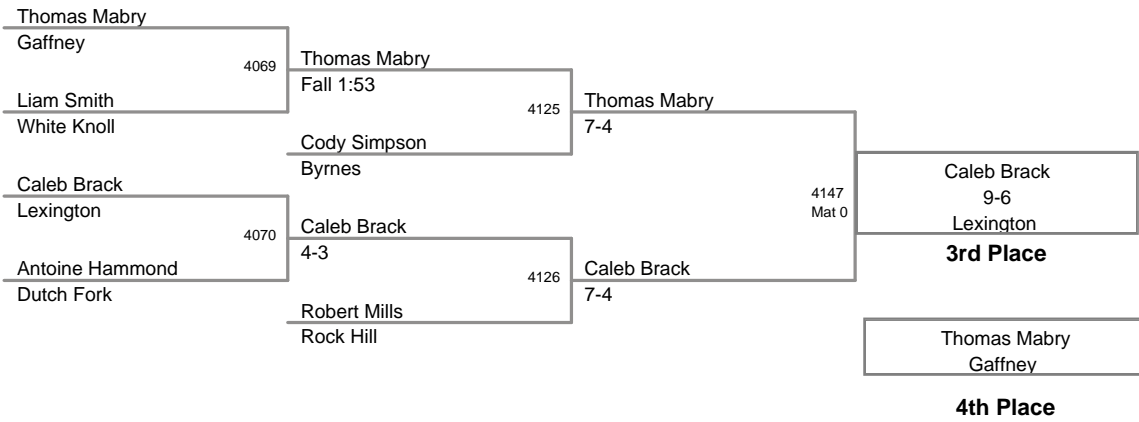

2012 SCHSL State
4A Tournament

152 Lbs