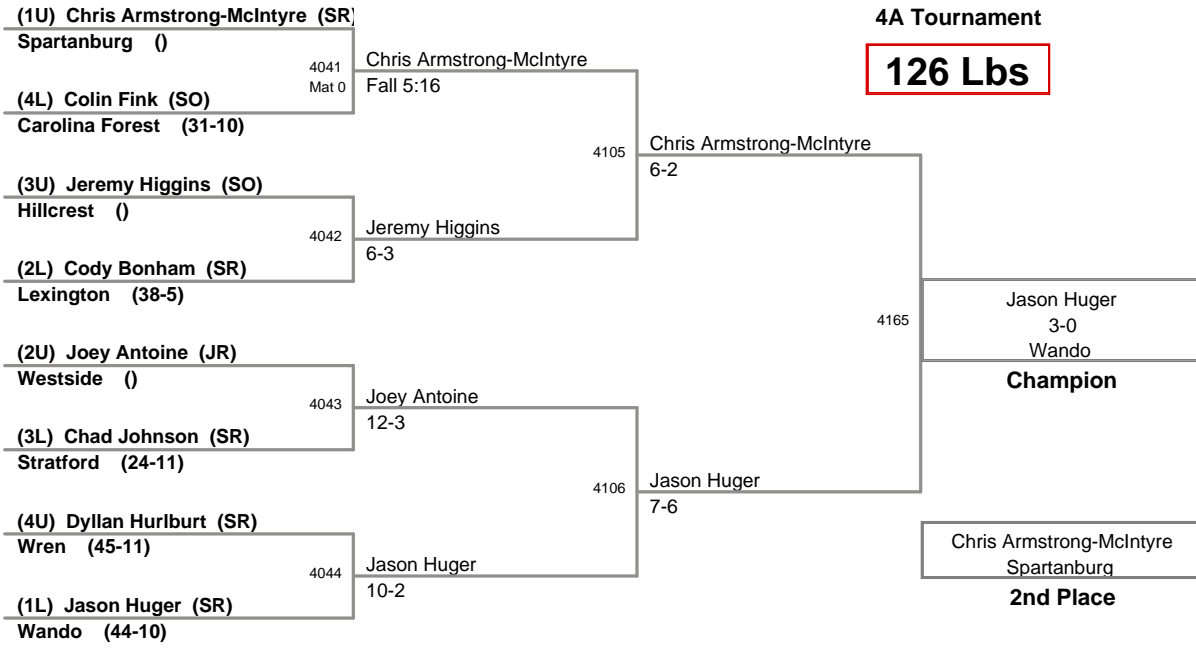

2012 SCHSL State
4A Tournament

126 Lbs