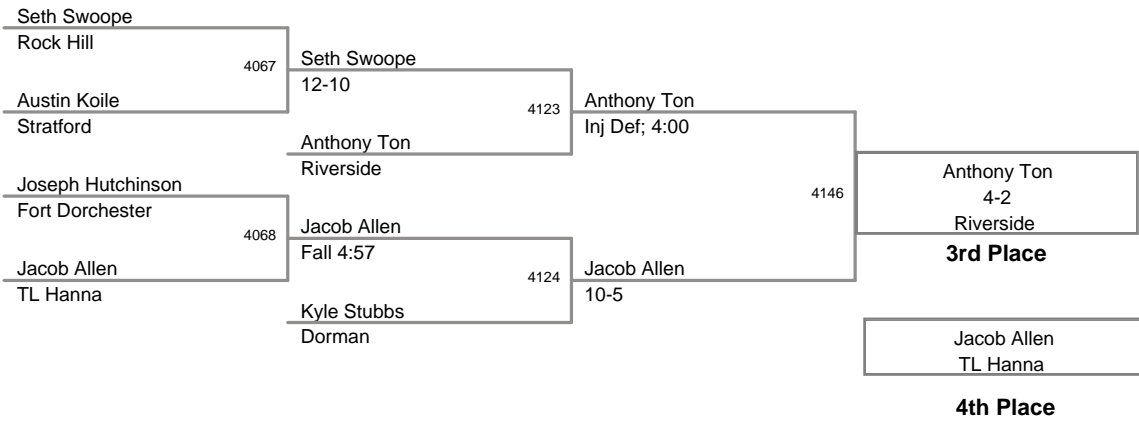

**145 Lbs**

2012 SCHSL State  
4A Tournament

**152 Lbs**

2012 SCHSL State  
4A Tournament

**160 Lbs**

2012 SCHSL State  
4A Tournament

**170 Lbs**

2012 SCHSL State  
4A Tournament