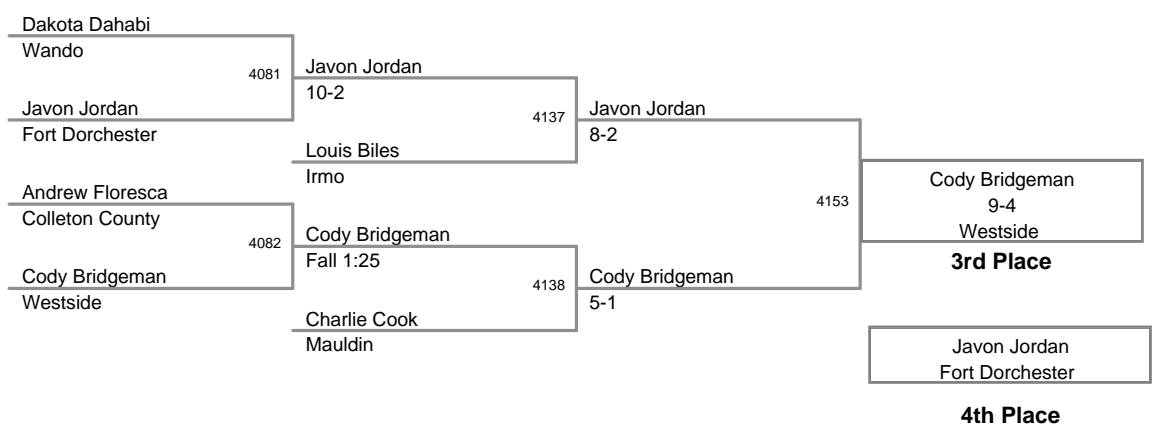

Plc	Points	Team	CH	CONS
1	85	Lexington	-	-
2	66	Rock Hill	-	-
3	64.5	Dorman	-	-
4	58	Summerville	-	-
5	53.5	Hillcrest	-	-
6	52	Beaufort	-	-
7	50	White Knoll	-	-
8	49	Fort Dorchester	-	-
9	48	Irmo	-	-
10	36	Stratford	-	-
11	35.5	Lugoff-Elgin	-	-
12	35	Wando	-	-
13	33.5	Riverside	-	-
14	26	Spartanburg	-	-
14	26	Wren	-	-
16	24	TL Hanna	-	-
17	22	Westside	-	-
18	18	Ashley Ridge	-	-
19	15	Goose Creek	-	-
20	12	Conway	-	-
21	10.5	Gaffney	-	-
22	3	Dutch Fork	-	-
22	3	Greenwood	-	-
22	3	Northwestern	-	-
22	3	Sumter	-	-
26	2	Byrnes	-	-
26	2	Mauldin	-	-
28	1	Boiling Springs	-	-
28	1	Laurens	-	-
30	0	Carolina Forest	-	-
30	0	Clover	-	-
30	0	Colleton County	-	-
30	0	Richland Northeast	-	-
30	0	West Ashley	-	-
30	0	Woodmont	-	-

MOW - 119 lb. Champion - Jordan Wigger - Summerville  
 Became the 3rd ever 4A 4-Time State Champion in SC

2012 SCHSL State  
4A Tournament

**106 Lbs**

2012 SCHSL State  
4A Tournament

**113 Lbs**

2012 SCHSL State  
4A Tournament