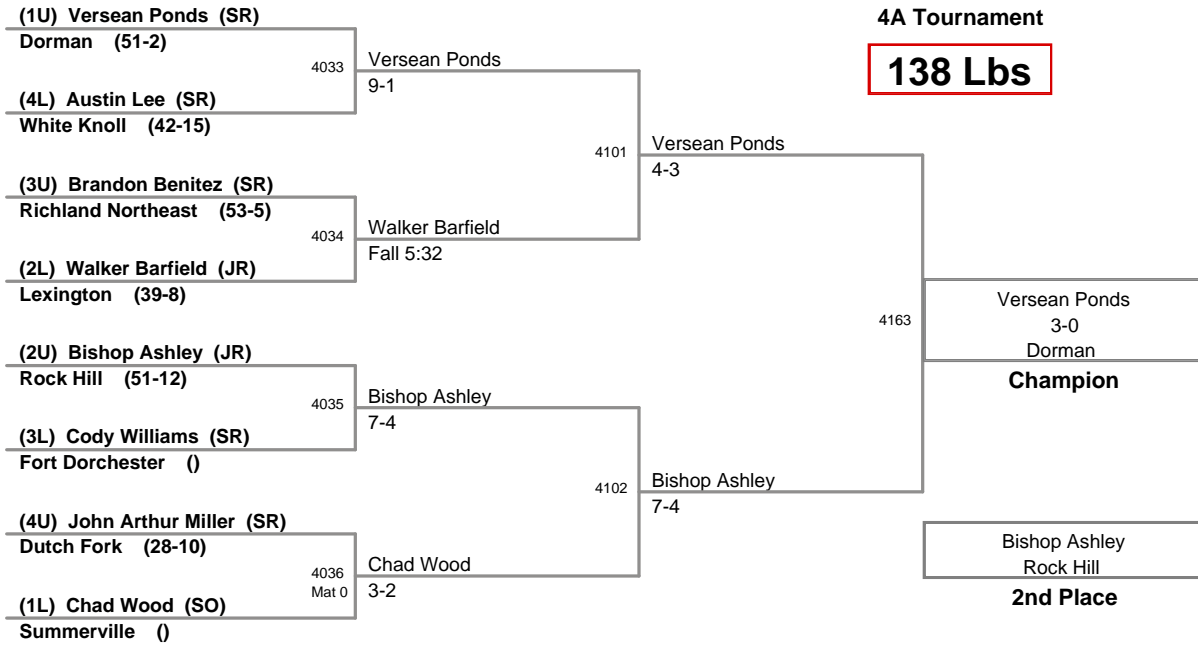

**120 Lbs**

2012 SCHSL State  
4A Tournament

**126 Lbs**

2012 SCHSL State  
4A Tournament

**132 Lbs**

2012 SCHSL State  
4A Tournament

**138 Lbs**

2012 SCHSL State  
4A Tournament

**145 Lbs**

2012 SCHSL State  
4A Tournament

**152 Lbs**

2012 SCHSL State  
4A Tournament

**160 Lbs**

2012 SCHSL State  
4A Tournament

**170 Lbs**

2012 SCHSL State  
4A Tournament