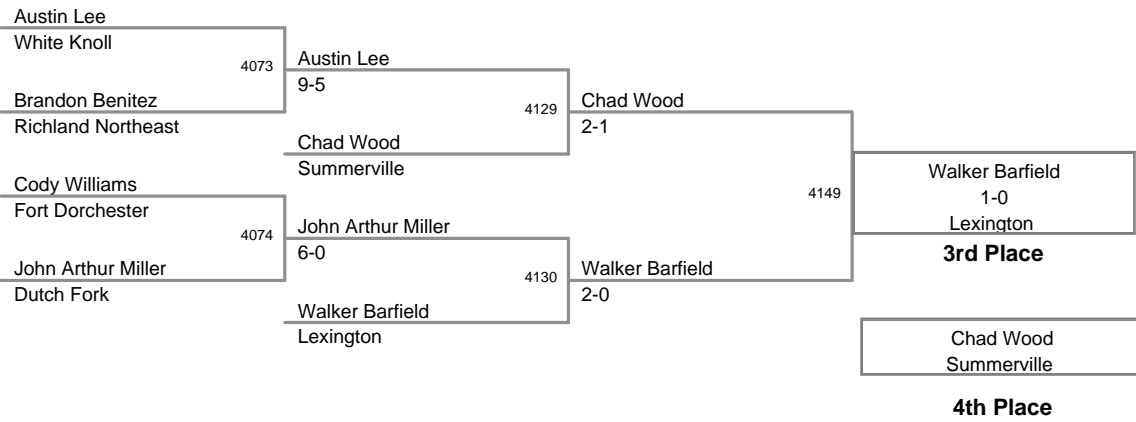

**120 Lbs**

2012 SCHSL State  
4A Tournament

**126 Lbs**

2012 SCHSL State  
4A Tournament

**132 Lbs**

2012 SCHSL State  
4A Tournament

**138 Lbs**

2012 SCHSL State  
4A Tournament